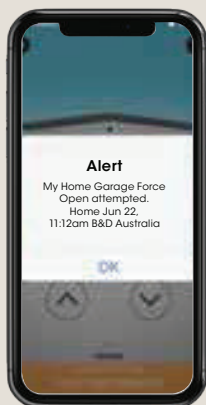

Our Smart Phone Control Kits now come with Safety Beams as standard as required by law and are compatible with both our Roller, Panelift and Panelift Icon style doors.

Phone not included

DOWNLOAD AND TRY IN DEMO MODE NOW!

Scan QR code to download App for iOS devices

Scan QR code to download App for Android devices

* Subject to cellular and WiFi connection and availability.

Note - Kit includes Smart Hub & accessories. Phone not included.

Smart Phone Control is a great solution for those who carry a smart phone all the time.

YOUR SILENT ALARM

The B&D® App features real time notifications alerting you whenever your door is operated, opened for an extended period of time or when your opener is in need of a service.