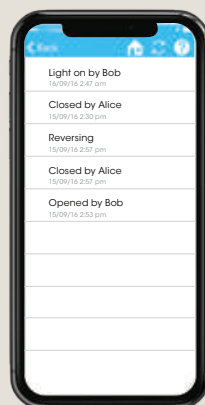

ACTIVITY LOG

You can view usage history on the App so you know who has operated your garage door and when.