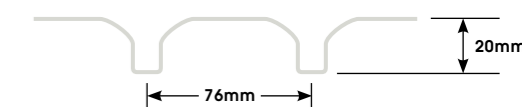

Traditional Profile:

When coupled with a genuine B&D® Controll-A-Door® opener and registered online your B&D® Roller Door is eligible for our 10 Year Total Confidence Warranty (Standard Roll-A-Door® and Rollmasta® warranties are 7 and 3 years respectively - visit www.bnd.com.au for full details).

When coupled with a genuine B&D® Controll-A-Door® opener and registered online your B&D® Roller Door is eligible for our 10 Year Total Confidence Warranty (Standard Roll-A-Door® and Rollmasta® warranties are 7 and 3 years respectively - visit www.bnd.com.au for full details).