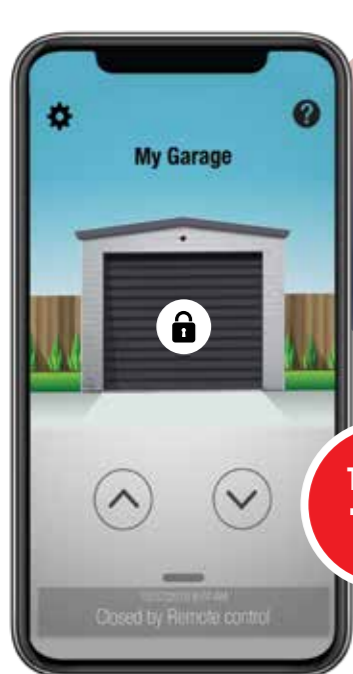

Smart Phone Control Kit

TECH tip

Have you ever left the house in the morning and thought, "Did I remember to close the garage door?". The kit allows you to monitor and control your garage door while you are at work or even on holidays from your compatible smart phone*.

It is available as an optional accessory with the opener.

*Phone not included

Unleash the power of your door with Smart Phone Control

CUSTOMISATION

The B&D® App can be customised to suit your lifestyle. From partial opening modes to restricting door access times, your protection and security is a priority.

ACTIVITY LOG

You can view usage history on the App so you know who has operated your garage door and when.

YOUR SILENT ALARM

The B&D® App features real time notifications alerting you whenever your door is operated, opened for an extended period of time or when your opener is in need of a service.