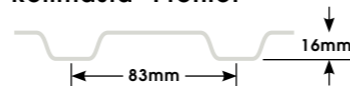

Rollmasta® Profile:

When coupled with a genuine B&D® Controll-A-Door® opener and registered online your B&D® Roller Door is eligible for our 10 Year Total Confidence Warranty (Standard Roll-A-Door® and Rollmasta® warranties are 7 and 3 years respectively - visit www.bnd.com.au for full details).